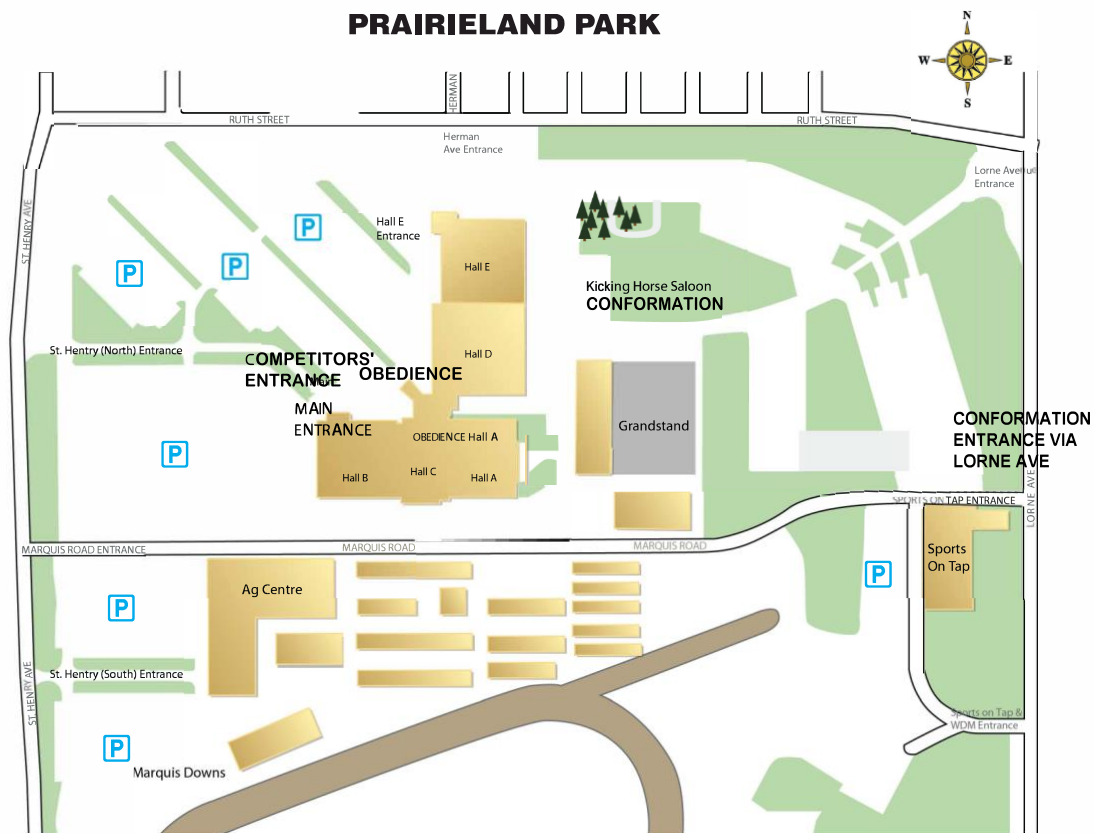

This is a show-and-go format, so nothing can be left in the building overnight. Indoor benching is very limited; absolutely no grooming indoors. If you do groom indoors, you will be asked to leave. This is a place to take you and your dog to get away from the heat as well as a space for obedience and rally exhibitors who are running multiple dogs or events—a place to keep dogs safe temporarily, while exhibitors are actively involved in showing and trialing.