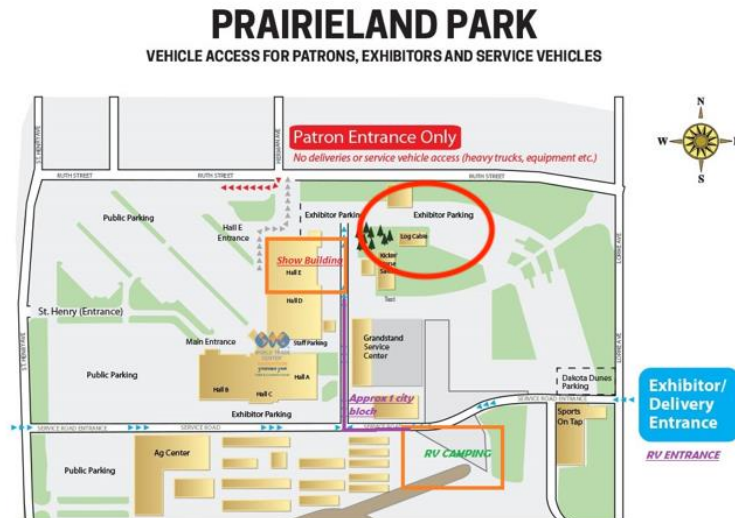

ADDITIONAL SHOW INFORMATION

1. Group judging will follow breed judging through to BIS whenever possible. No two groups will be judged simultaneously. Should a conflict arise, the Show Secretary will determine which Group will be judged first.
2. Exercise Pens – will be allowed at the discretion of the Show Superintendent. PLUS: (flooring must be covered with plastic or ex-pens will not be allowed).
3. RV Sites are now Pre-Booked. Please note the campsites are a bit of a walk from the show. (no parking before 2pm on Thursday).
4. There are outside dog bathing facilities available.
5. **THE SCOOP-UP BYLAWS WILL BE STRICTLY ENFORCED!** When exercising dogs do not use the Park areas. Exhibitors are responsible for any accidents their dogs have in the rings or elsewhere. This is a **SELF CLEAN** show.
6. The Show Site is set up and opens at 3:00 PM on Thursday. Opens at 6:30 AM Friday - Monday and will be closed by 10:30 PM Thursday - Sunday.
7. Dogs will be allowed to stay in the building overnight however, **they will be left at the owner's/handler's own risk**.
8. The entire show site is designated "**NO SMOKING**"

THE PRECINCTS OF THE SHOW SHALL BE THOSE AREAS EXCLUSIVELY DESIGNATED FOR USE BY THE SKOC

** Due to a fire at PRAIRIELAND RV, parking will be in the area circled in red. **