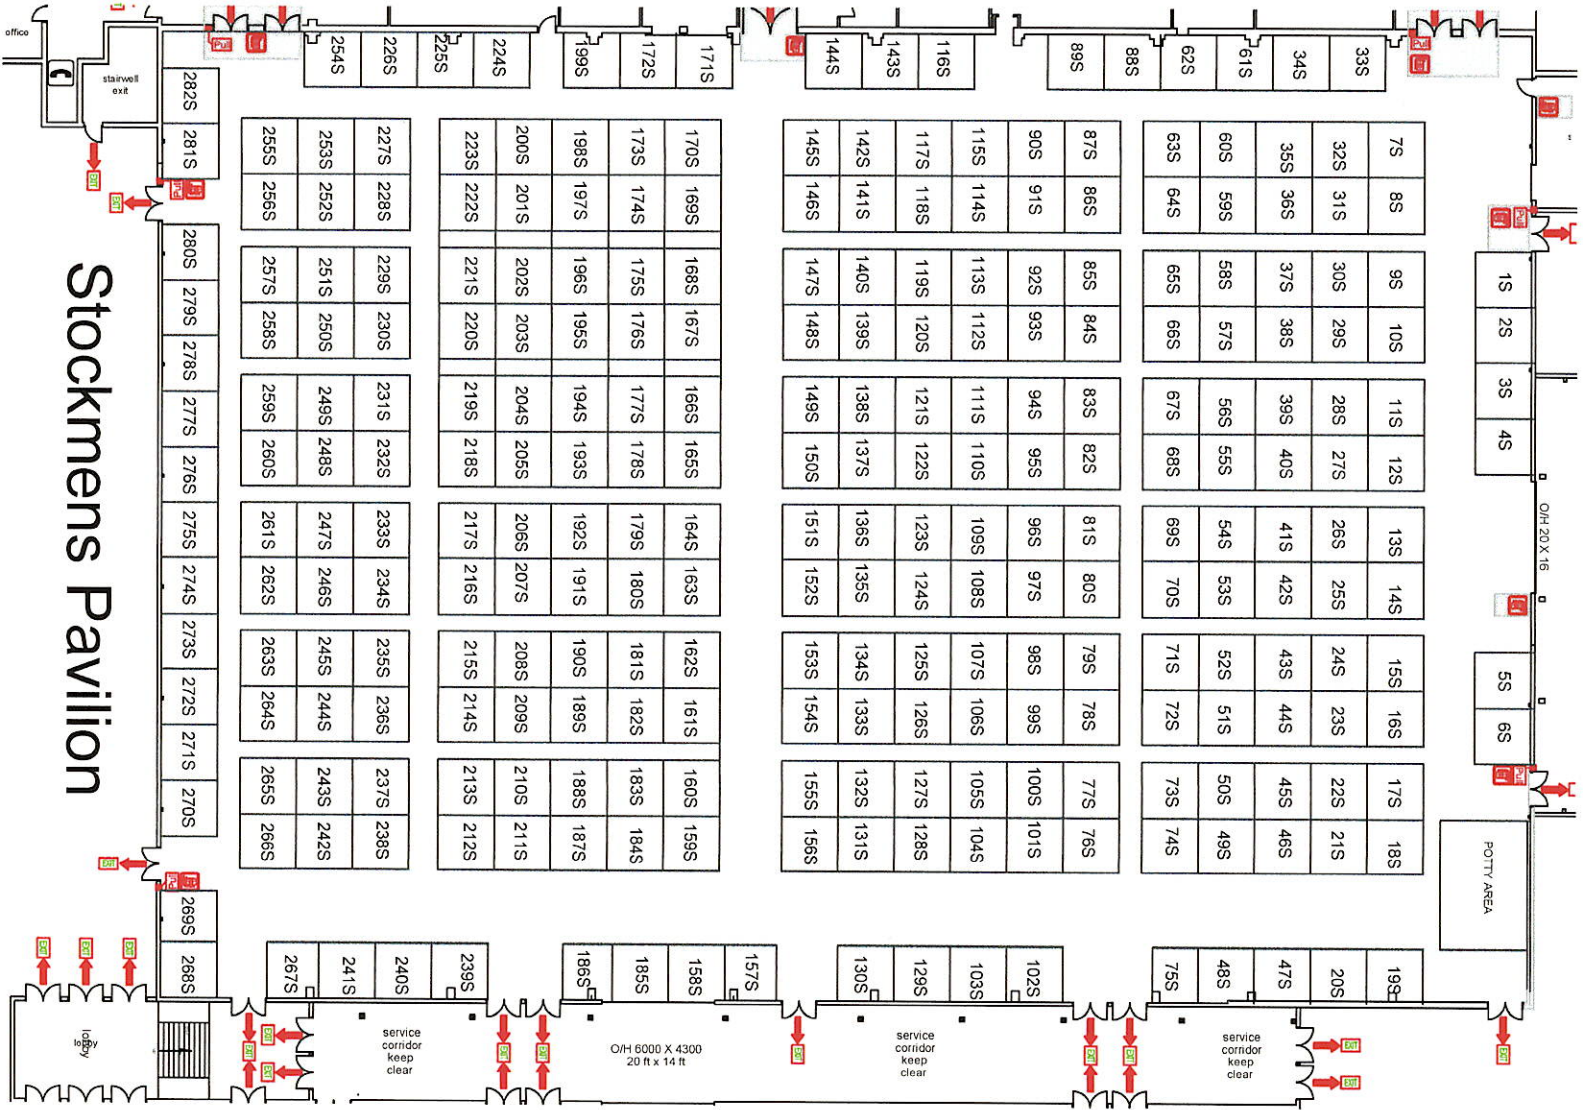

Stockmens Pavilion