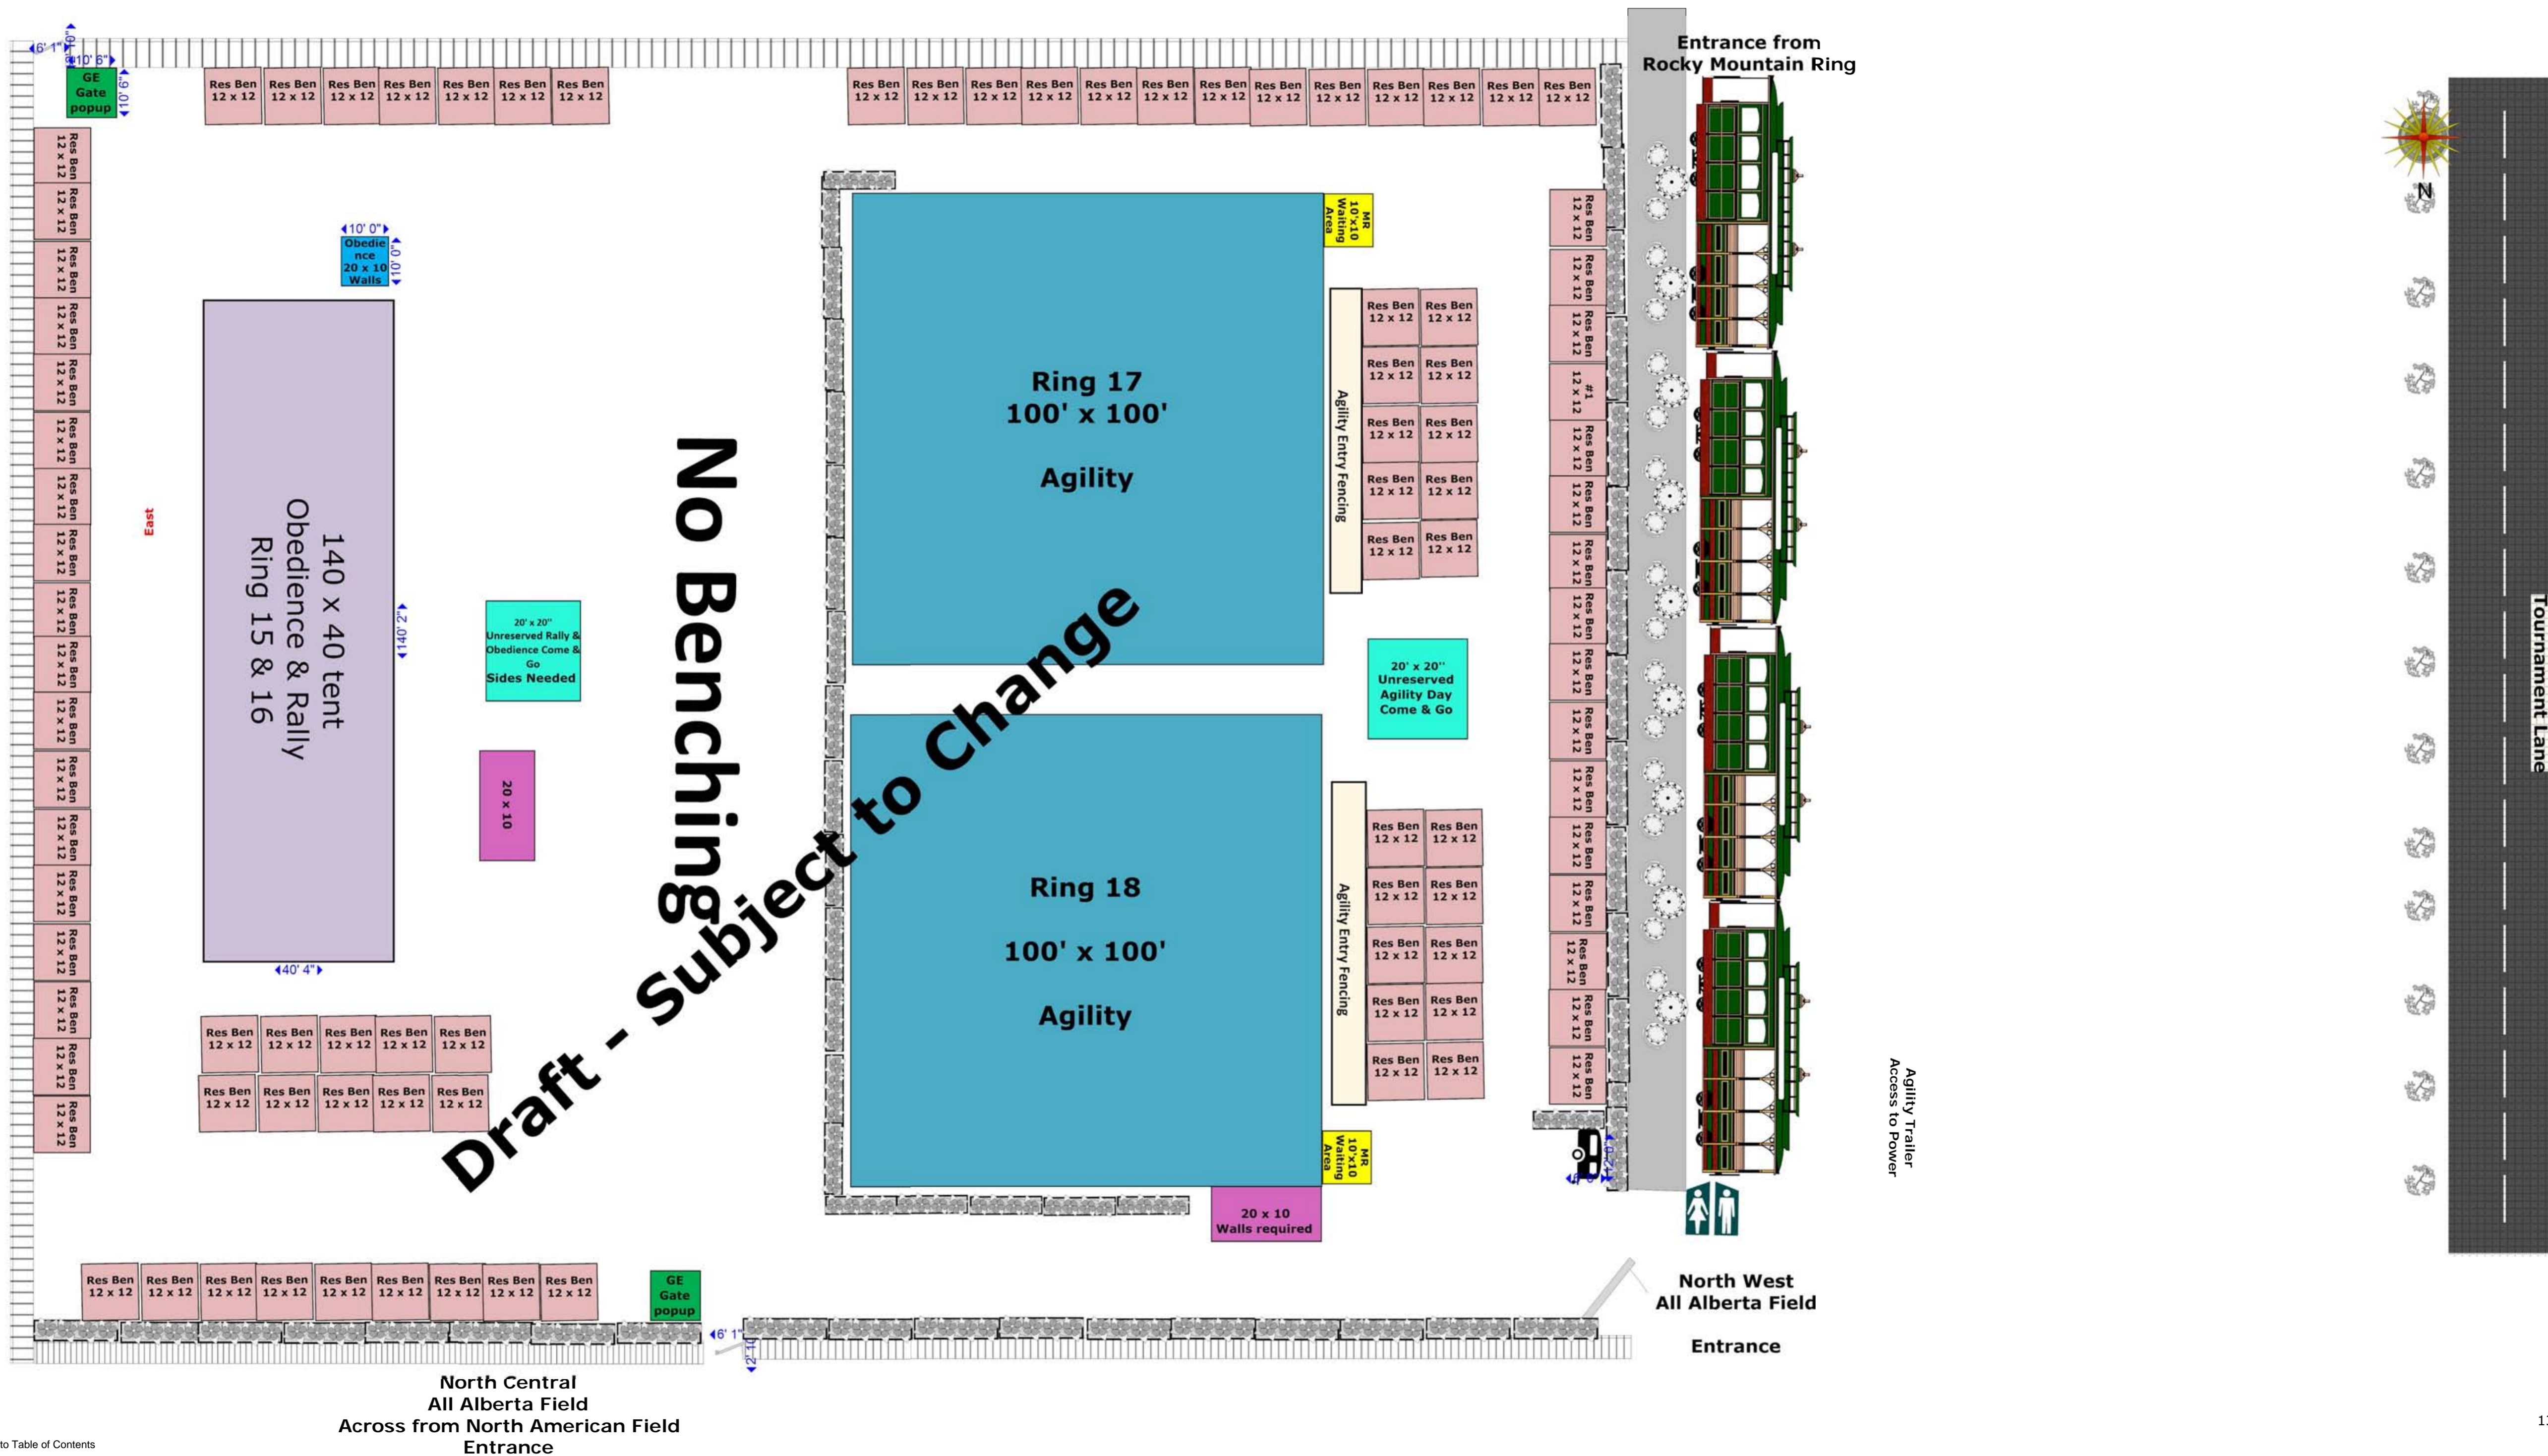

**Site Map**  
**AKC - Summer Classic 2022**  
 Entrance off Hwy 22X/Stoney Trail to Tournament Lane  
 (watch for Construction signs)

Draft - Subject to Change

**Draft - Subject to Change**

**No Benching**

North Central All Alberta Field Across from North American Field Entrance

Tournament Lane