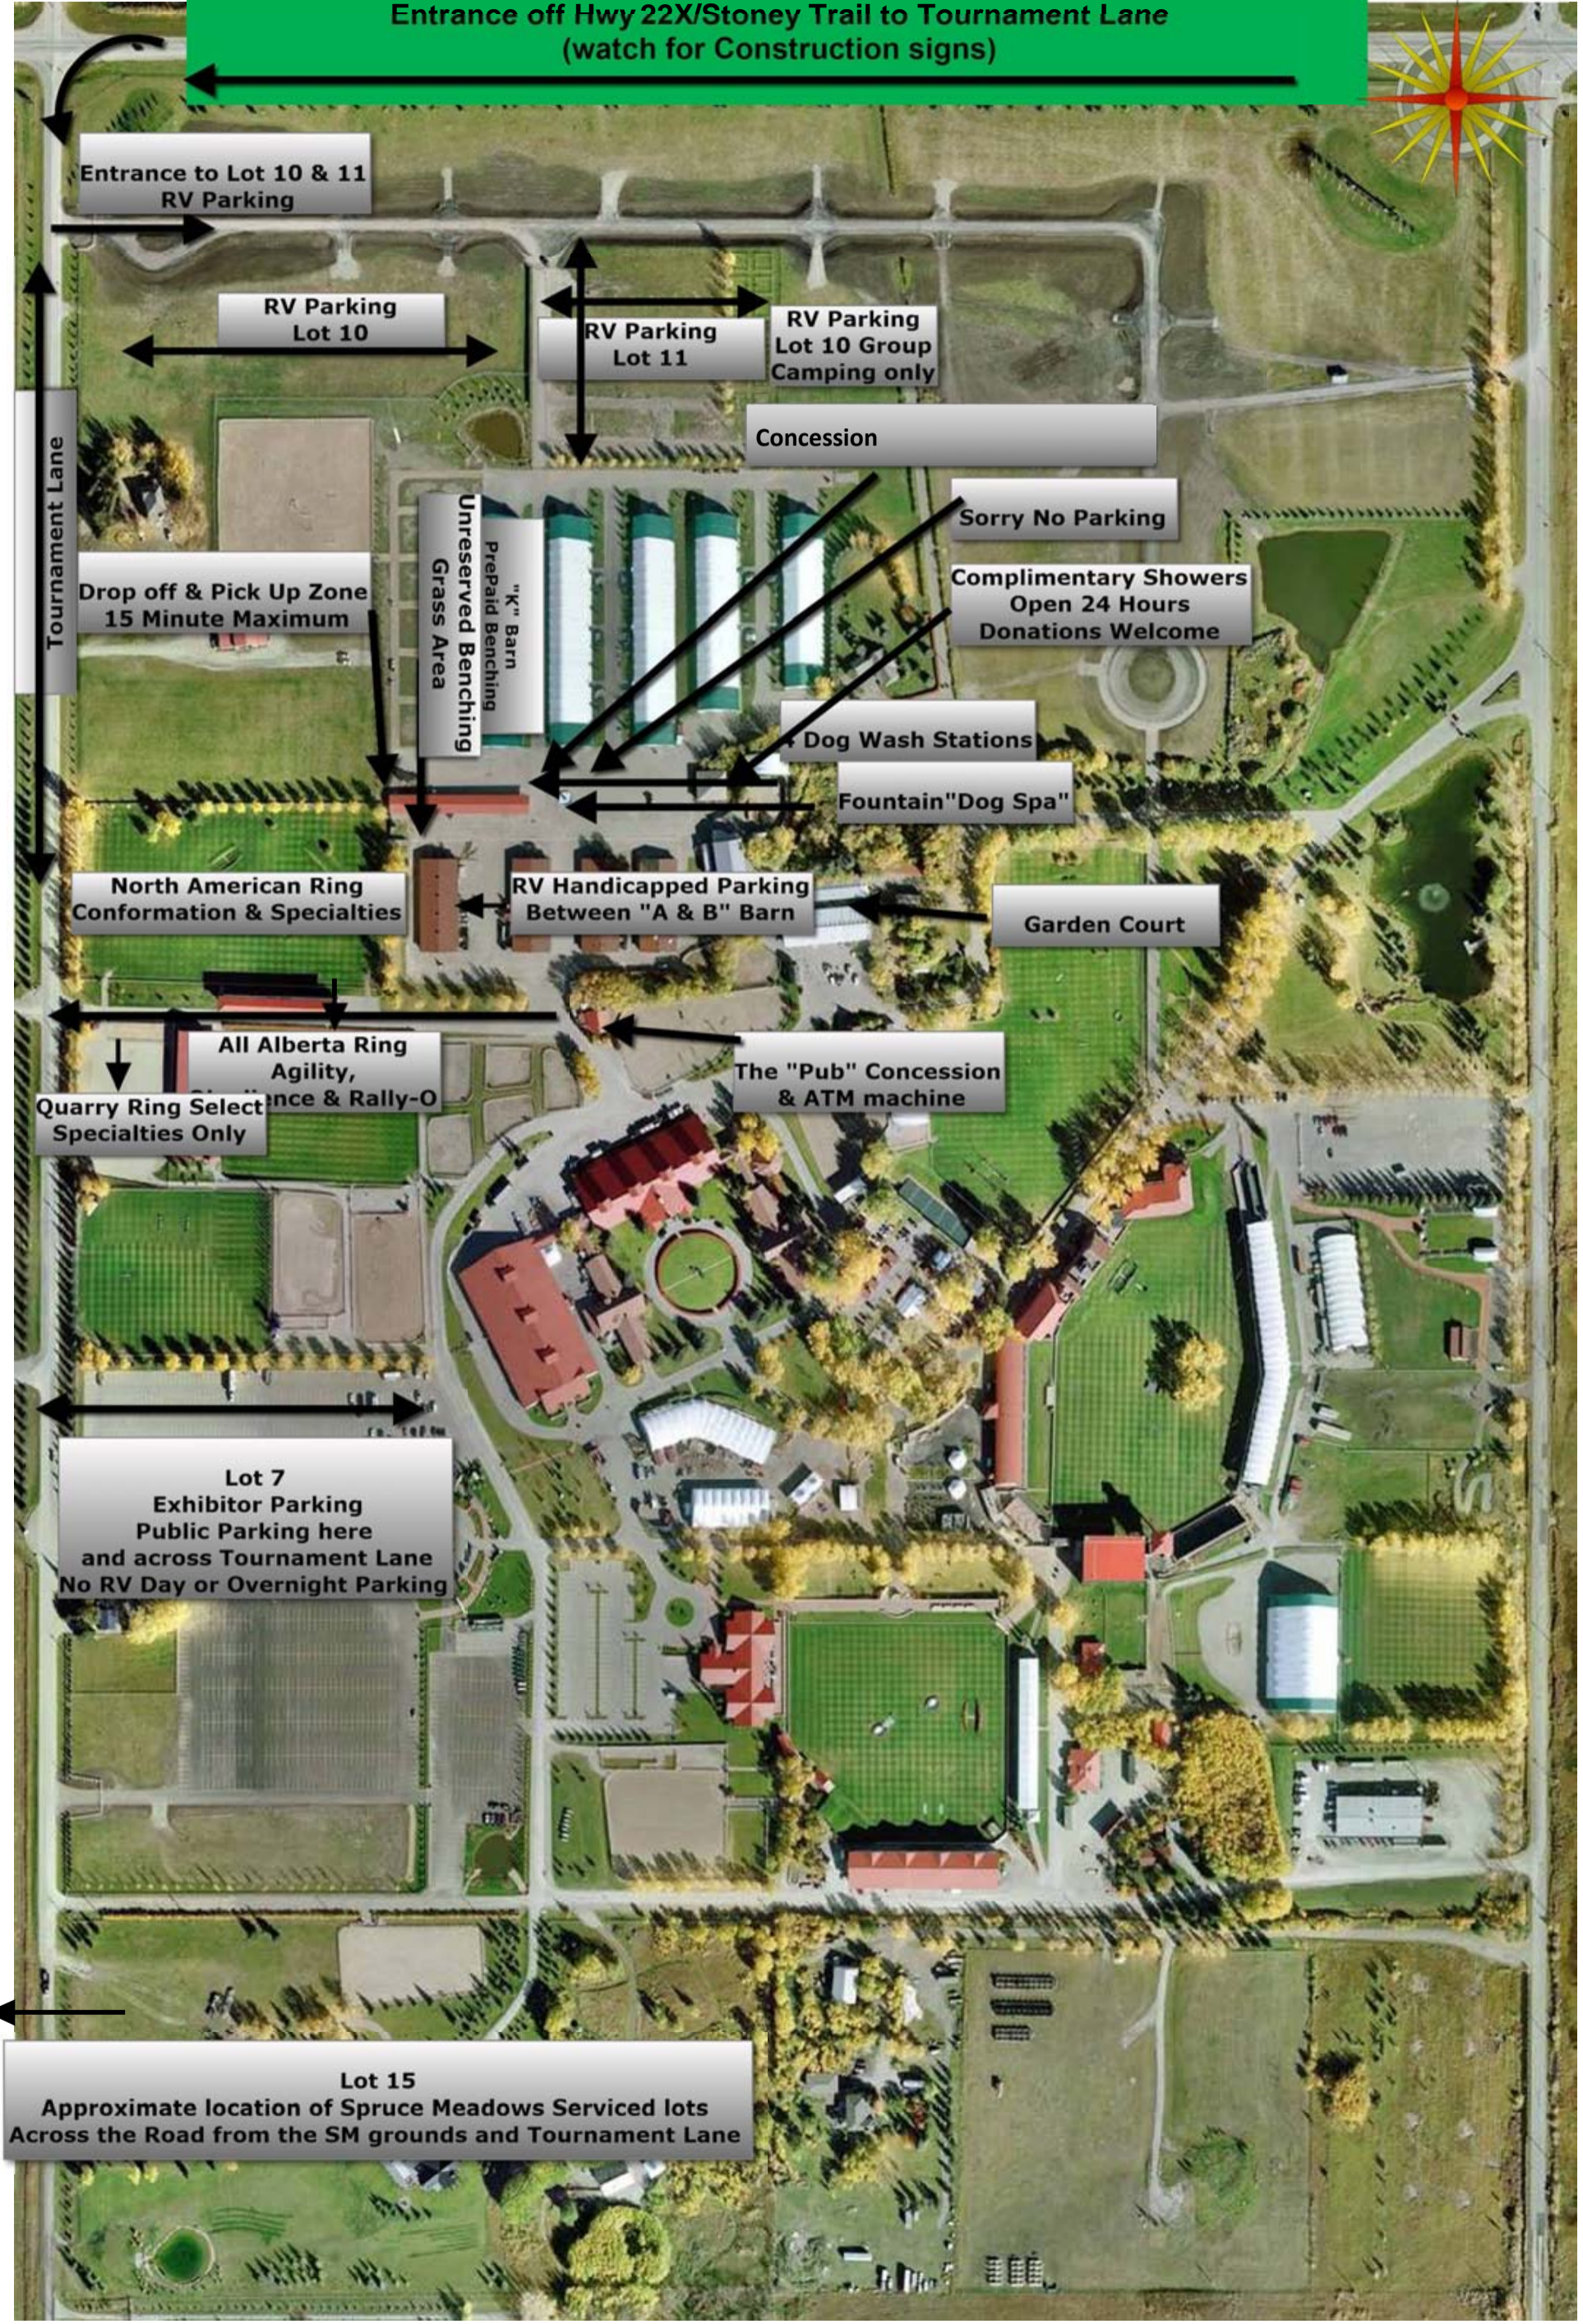

**Site Map**  
**AKC - Summer Classic 2022**  
 Entrance off Hwy 22X/Stoney Trail to Tournament Lane  
 (watch for Construction signs)

Draft - Subject to Change

**Draft - Subject to Change**

**No Benching**

North Central All Alberta Field Across from North American Field Entrance

Tournament Lane