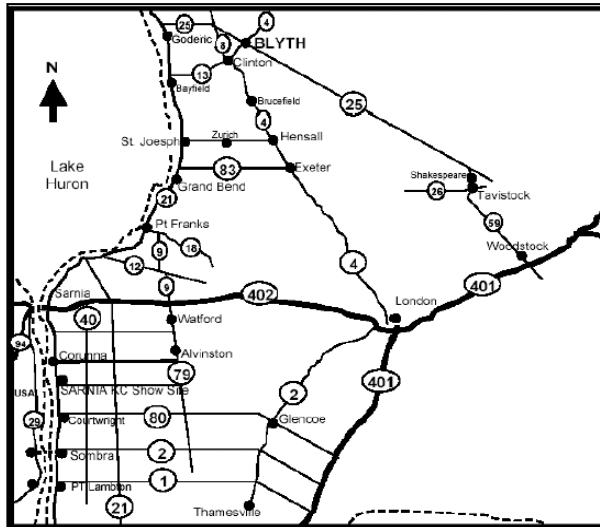

BLUEWATER KENNEL CLUB Judging Schedule

Thursday, Friday, Saturday - July 5, 6, 7, 2012

Blyth Community Centre, 377 Gypsy Lane, Blyth, ON Canada N0G 2W0

DIRECTIONS TO THE SHOW SITE

PROUD SPONSORS OF
THE BLUEWATER
KC SHOWS